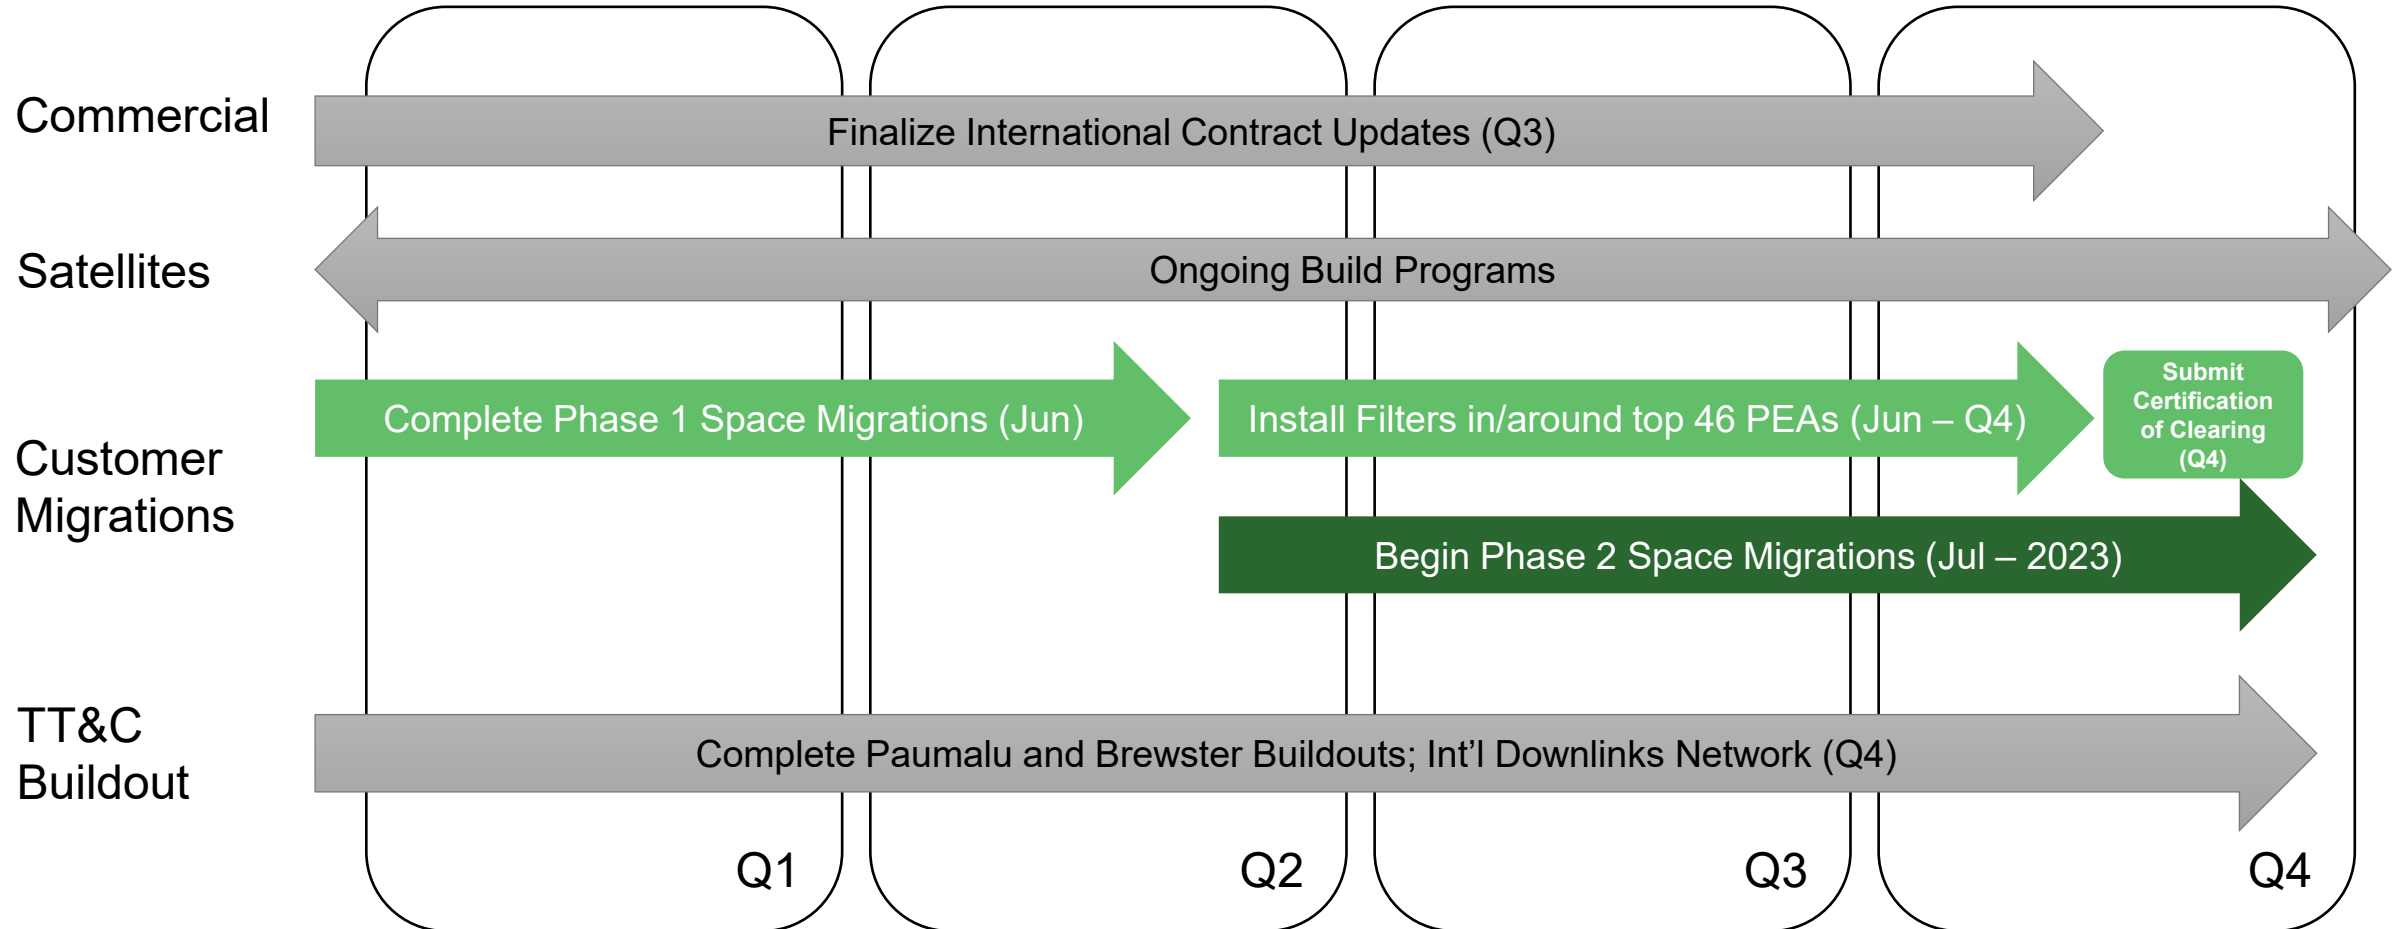

Additional 2021 Critical Activities

Transition plan details for 1H2021

Phase I Start Date	Duration (Days)	Phase I End Date	Change Type	Customer	Phase I Start Sat/Tx	Lower Freq. (MHz)	Upper Freq. (MHz)	Phase 1 End Sat/Tx	Lower Freq. (MHz)	Upper Freq. (MHz)	Technology Upgrade	Status
1-Feb-21	30	3-Mar-21	F	BBC / Intelsat MCPC platform	G-13 04C	3762	3798	G-13 20C	4082	4118		On target
1-Feb-21	30	3-Mar-21	F	Caracol / Intelsat MCPC platform	G-13 04C	3762	3798	G-13 20C	4082	4118		On target
1-Feb-21	30	3-Mar-21	F	NHK / Intelsat MCPC platform	G-13 04C	3762	3798	G-13 20C	4082	4118		On target
1-Feb-21	30	3-Mar-21	F	Mega Media / Intelsat MCPC platform	G-13 04C	3762	3798	G-13 20C	4082	4118		On target
4-Mar-21	0	4-Mar-21	R	GCI Restoration	G-13 20C	4082	4118	G-13 04C	3762	3798		On target
1-Jan-21	90	1-Apr-21	C, F	FoxCorp	G-17 05C	3782	3818	G-17 21C	4102	4138	HEVC	Complete
1-Jan-21	90	1-Apr-21	C	FoxCorp	G-15 10C	3882	3918	G-15 10C	3882	3918	HEVC	On target
1-Jan-21	90	1-Apr-21	C	FoxCorp	G-17 16C	4002	4038	G-17 16C	4002	4038	HEVC	On target
1-Jan-21	90	1-Apr-21	C, F	Disney	G-14 11C	3902	3938	G-14 07C	3822	3858	HEVC	On target
1-Jan-21	90	1-Apr-21	C, S, P, F	Disney	G-15 02C	3722	3758	G-17 17C	4022	4058	HEVC	On target
1-Jan-21	90	1-Apr-21	C, P, F	Disney	G-17 02C	3722	3758	G-17 17C	4022	4058	HEVC	On target
1-Feb-21	90	2-Apr-21	S, F	AT&T Sports	G-17 20C	4082	4118	G-17 11C	4142	4178		On target
2-Mar-21	60	1-May-21	P, F	ShopHQ	G-14 03C	3742	3778	G-14 22C	4122	4140		On target
1-Feb-21	90	2-May-21	S, F	IKO Media Group	G-23 24C	4162	4198	G-18 15C	4000	4018		On target
1-Feb-21	90	2-May-21	S, F	Comcast/NBC-U	G-14 04C	3762	3798	G-18 19C	4062	4098		On target
1-Feb-21	90	2-May-21	C, S, F	MLB	G-13 01C	3702	3738	G-18 21C	4102	4138	HEVC	On target
1-Feb-21	90	2-May-21	S, P, F	Trinity Broadcasting Network	G-14 01C	3702	3738	G-18 17C	4022	4058		On target
1-Feb-21	90	2-May-21	C, S, F	MLB	G-17 04C	3762	3798	G-18 21C	4102	4138	HEVC	On target
1-Mar-21	90	30-May-21	C, P, F	Sinclair	G-15 04C	3762	3798	G-15 21C	4102	4138	HEVC	On Target
1-Mar-21	90	30-May-21	C, F	Sinclair	G-15 20C	4082	4118	G-15 22C	4122	4158	HEVC	On Target
1-Mar-21	90	30-May-21	F	Sinclair	G-15 11C	4102	4138	G-15 21C	4102	4138	HEVC	On Target
1-Mar-21	90	30-May-21	F	Sinclair	G-15 12C	4122	4158	G-15 22C	4122	4158	HEVC	On Target
1-Mar-21	90	30-May-21	S, P, F	CenturyLink	G-23 04C	3762	3798	G-13 19C	3922	3958		On target
1-Apr-21	30	31-May-21	P, F	ATCi	G-16 06C	3802	3838	G-16 15C	4000	4018		On target
1-May-21	30	31-May-21	F	US Government	G-13 17C	4022	4058	G-13 05C	3782	3818		On target
5-Dec-19	548	5-Jun-21	C, F	NPR	G-16 01C	3702	3738	G-16 23C	4142	4178	Audio	On target
5-Dec-19	548	5-Jun-21	C	NPR	G-16 23C	4142	4178	G-16 23C	4142	4178	Audio	On target
2-Apr-21	90	1-Jul-21	S, P, F	Overon	G-23 24C	4162	4198	G-23 22C	3902	3938		On target
1-Apr-21	90	1-Jul-21	C, S, P, F	Disney	G-14 14C	3962	3998	G-18 24C	4162	4198	HEVC	On target

Dual Illuminations starting in Feb

Dual Illuminations currently underway

Key Compression activities