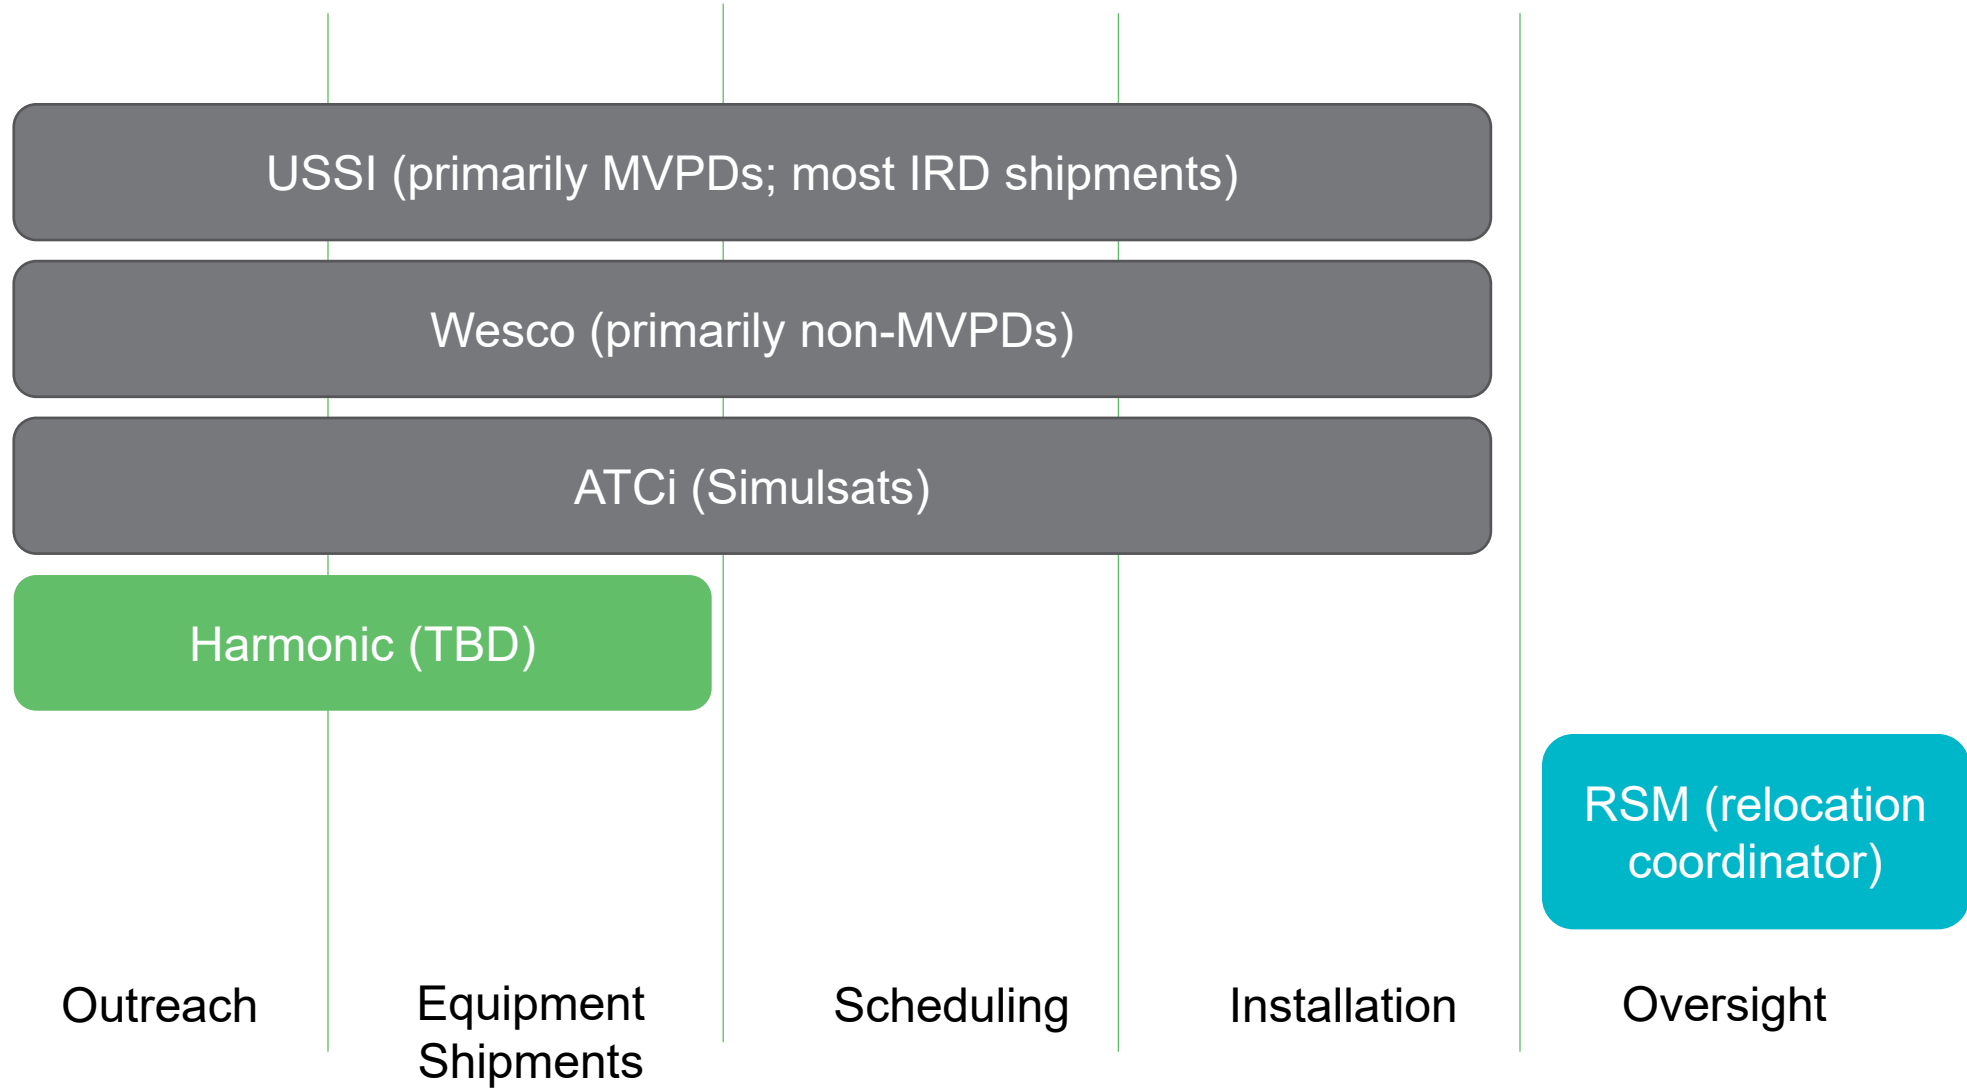

Dual Illuminations starting in Feb

Dual Illuminations currently underway

Key Compression activities

Key takeaways

- Most of the **filtering will not start until June 1, 2021** and it will only happen in and around the top 46 markets then. Nationwide filtering will start in earnest mid-year 2023.
- The focus for the first half of 2021 is **grooming services** on the satellite – frequency, pol and satellite changes – **and installing compression equipment**.
- Your programmers and our vendors have and will be calling. The information sharing is for your benefit, to ensure you get what you need and enjoy a seamless experience. We know it's a lot, but it's necessary. **Please find time to respond**.
- If you have questions, **please email us** at cbandinfo@intelsat.com and we will be happy to answer them. You can also visit our website at <http://intelsatcbandtransition.com> for additional information.

Who's who in the zoo – Intelsat's vendors

Earth Station Transition Support

Transition support is available free of charge for earth stations based on eligibility table below

Antenna Seeding & Replacement

- Installation of new antennas where required to support programmers that are changing satellites
- Replacement of undersized or underperforming antennas to ensure “same or better” service

Eligibility: