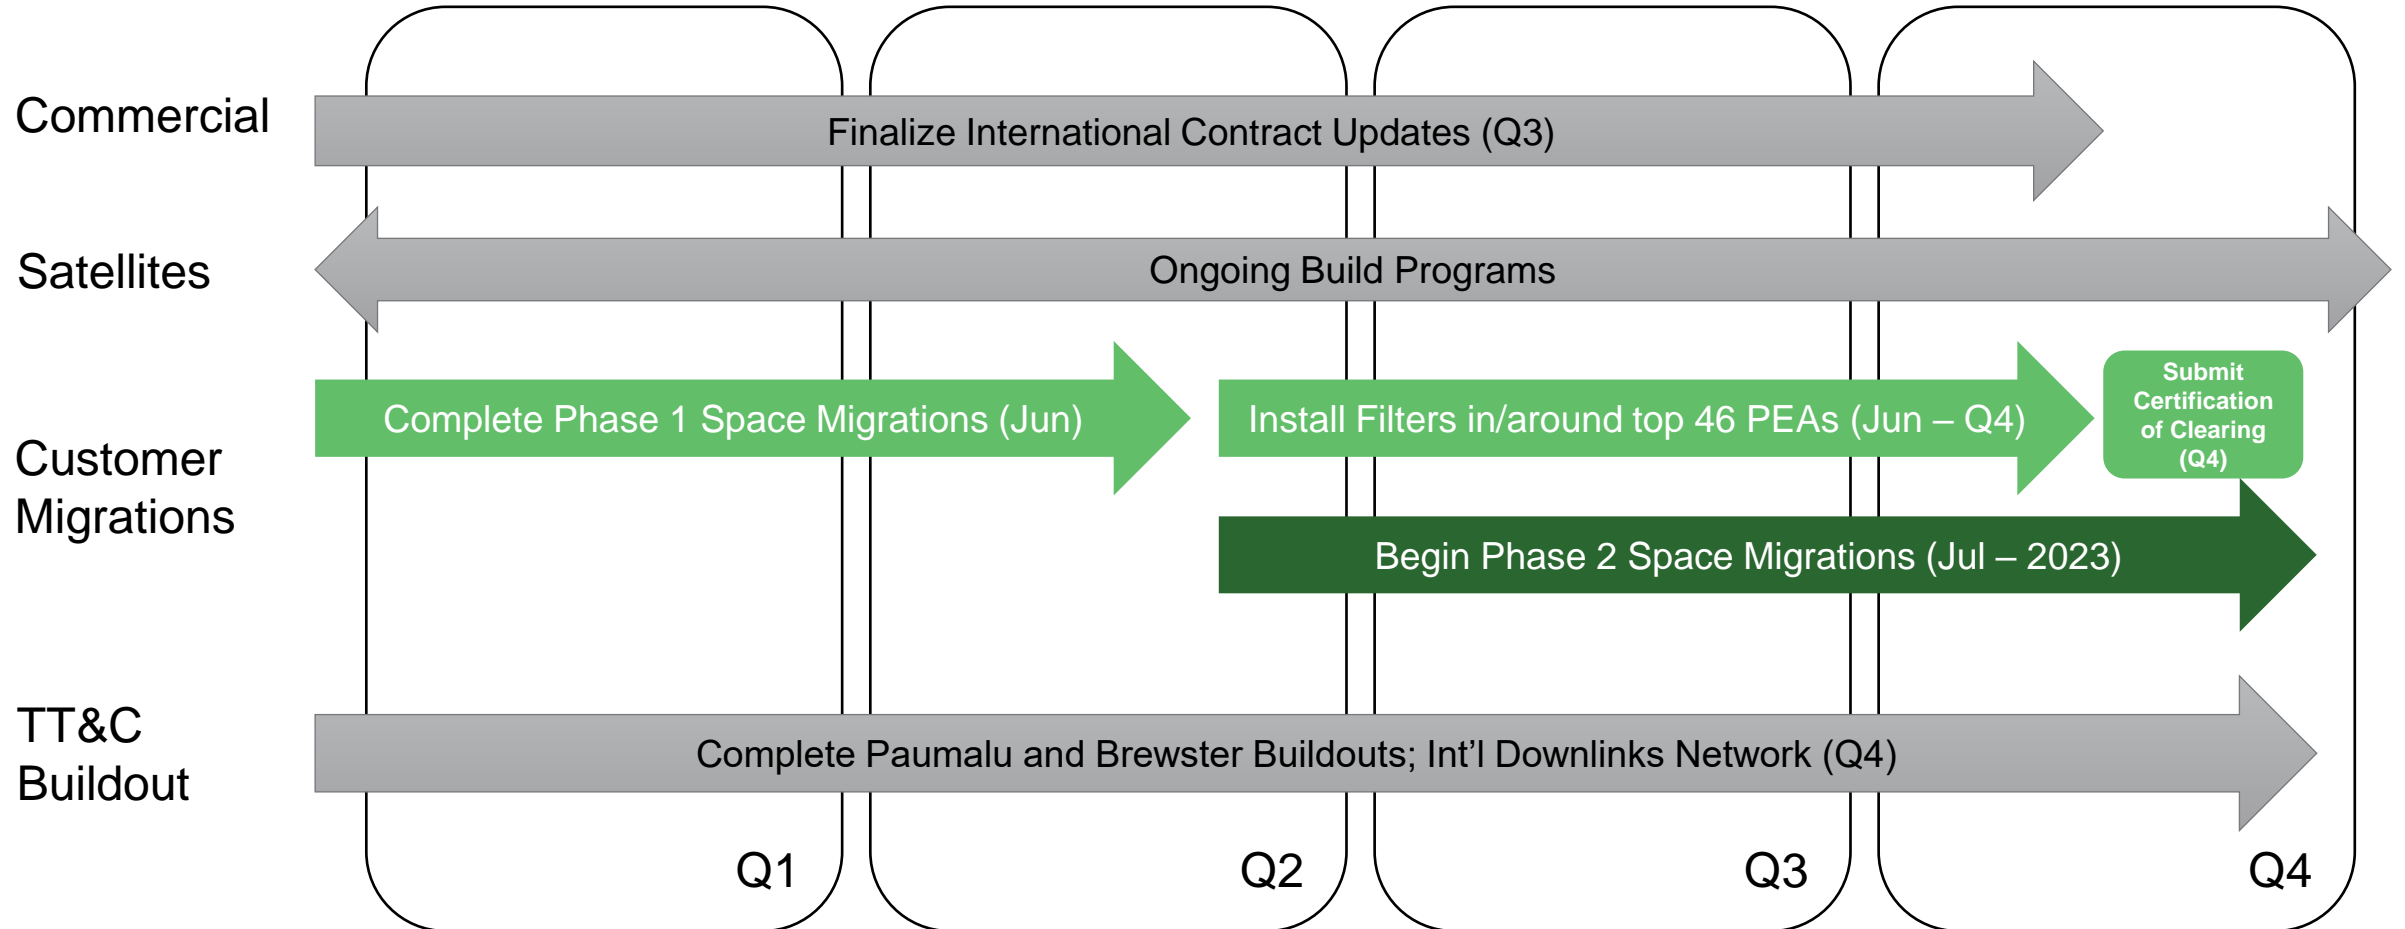

-43.4668°

170.1882°

Monthly Intelsat ESO Update

Tom McNamara | VP, C-Band Transition Management

March 4, 2021

Additional 2021 Critical Activities

Transitions Progress

- Technology upgrade shipments are progressing well
 - Disney T0/T1 transition – ~80%80% shipped to date
 - Sinclair Transition 1 – ~70% units shipped to date
 - MLB transition – >90% of IRDs shipped to date
 - Activations of equipment steadily rising
- Intelsat MCPC platform and customers progressing
 - BBC/NHK deadlines extended 3 weeks
- Antenna seeding underway to address G-18 needs and undersized antennas
 - More than 140 antennas installed to date