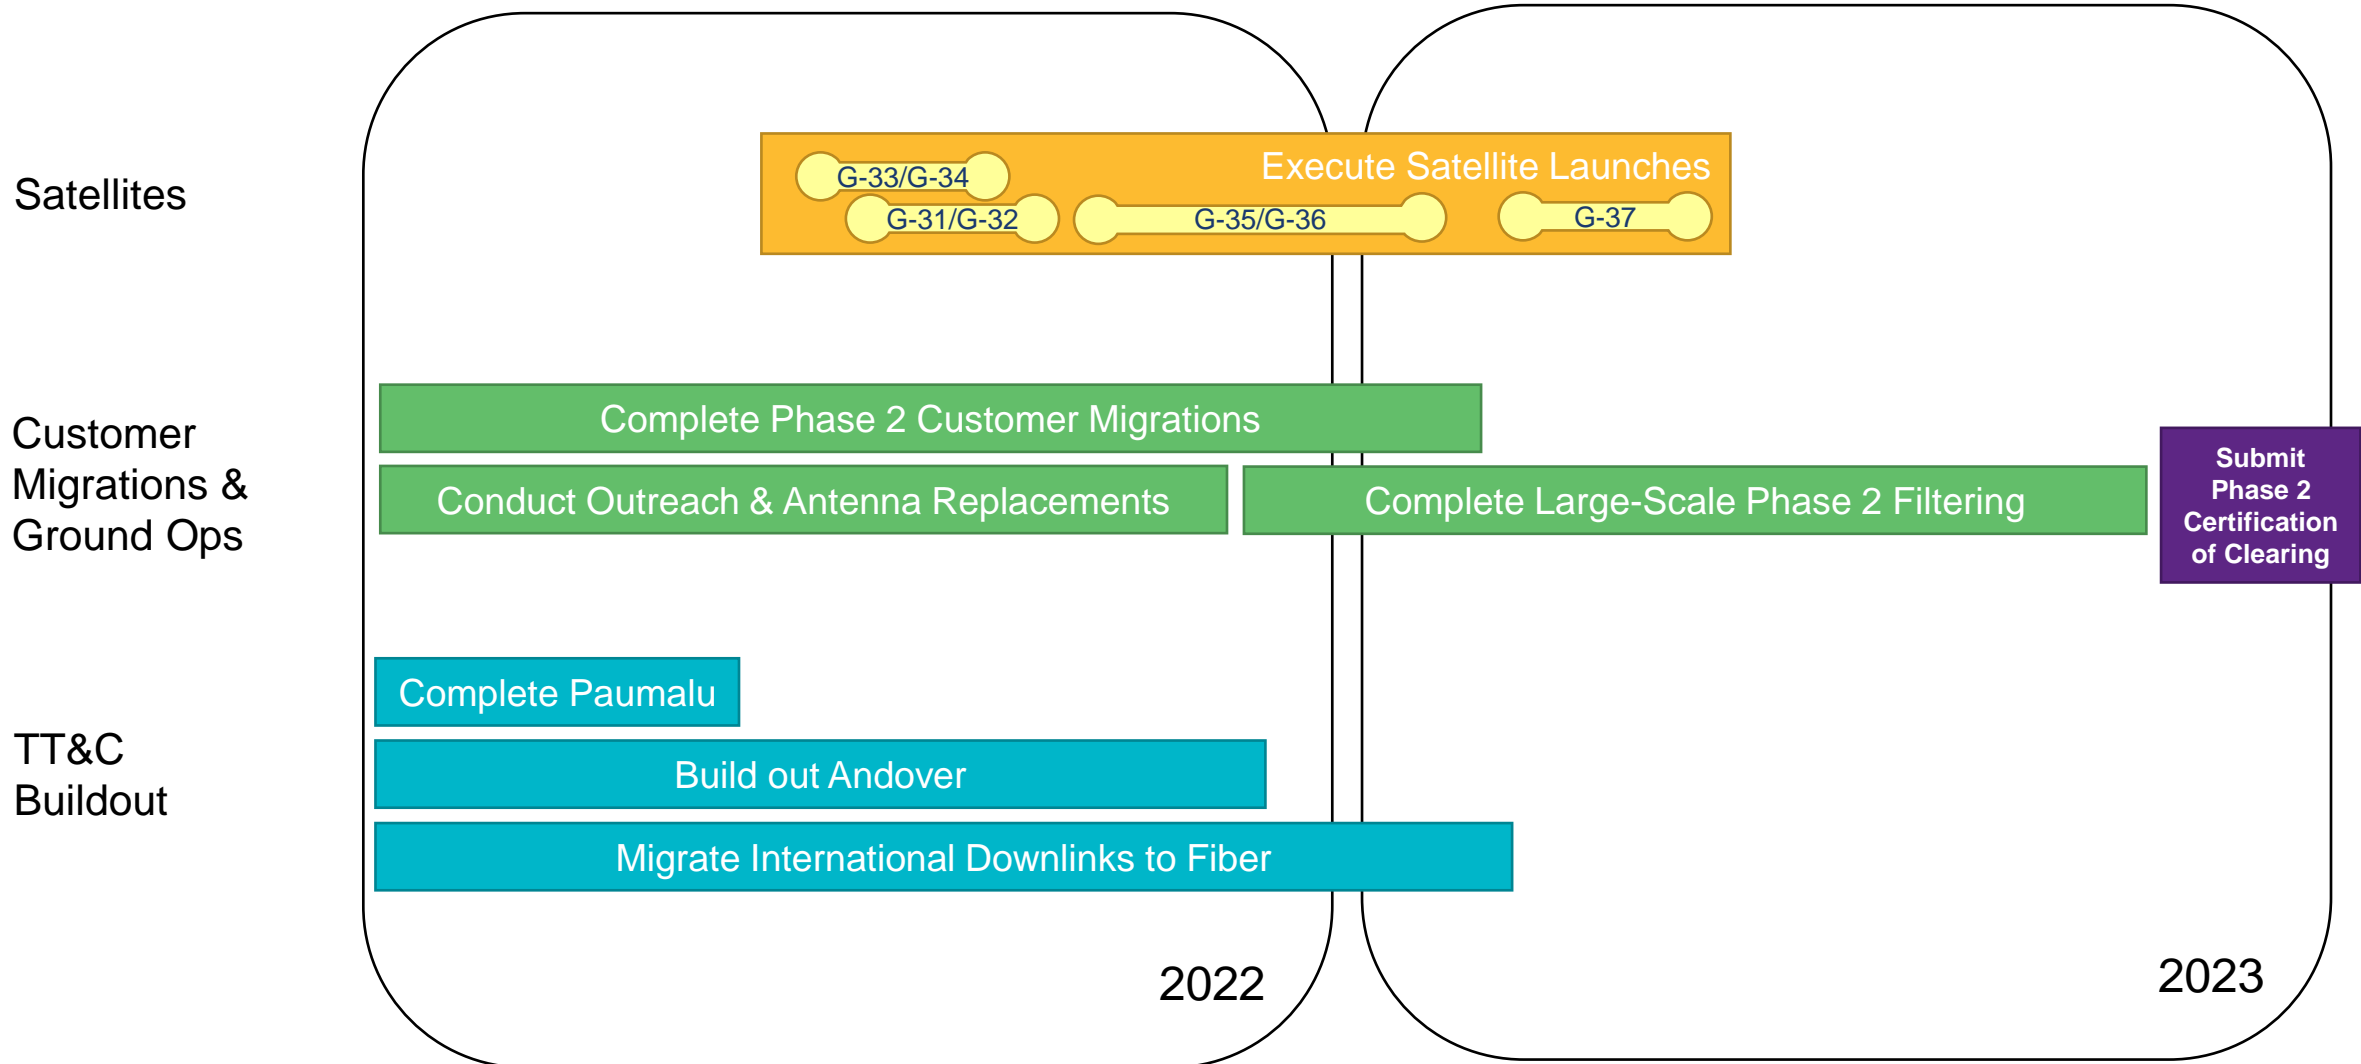

What's on Deck for Phase 2

Transitions beginning/ending in the next 6 months

Start	Duration (Days)	End	Change	Customer	Sat-Trx Start	Lower Freq. (MHz)	Upper Freq. (MHz)	Sat-Trx End	Lower Freq. (MHz)	Upper Freq. (MHz)	Technology
01-Apr-21	90	30-Jun-21	S, F	Disney	G-17 17C	4022	4058	G-30 11C	3902	3938	
01-Apr-21	90	30-Jun-21	C, S, P, F	Disney	G-30 14C	3962	3998	G-18 24C	4162	4198	HEVC
01-Apr-21	90	30-Jun-21	F	Overon	G-23 24C	4162	4198	G-23 22C	4122	4158	
01-May-21	122	31-Aug-21	C	FoxCorp	G-16 19C	4062	4098	G-16 19C	4062	4098	HEVC
01-May-21	122	31-Aug-21	C	FoxCorp	G-3C 18C	4042	4078	G-3C 18C	4042	4078	HEVC
01-May-21	122	31-Aug-21	C	FoxCorp	G-3C 19C	4062	4098	G-3C 19C	4062	4098	HEVC
01-Jul-21	90	29-Sep-21	C	Disney	G-18 22C	4122	4158	G-18 22C	4122	4158	HEVC
01-Jul-21	90	29-Sep-21	C, S, P, F	Disney	G-30 09C	3862	3898	G-18 23C	4142	4178	HEVC
01-Jun-21	210	28-Dec-21	C, F	Discovery	G-13 22C	4122	4158	G-13 24C	4162	4198	AVC
01-Oct-21	90	30-Dec-21	C, S, F	Disney	G-30 07C	3822	3858	G-18 22C	4122	4158	HEVC
10-Oct-21	90	31-Dec-21	C, S, F	Sinclair	G-13 13C	3942	3978	G-17 08C	3842	3878	HEVC
06-Dec-21	30	05-Jan-22	F	FoxCorp	G-15 10C	3882	3918	G-15 24C	4162	4198	HEVC
06-Dec-21	30	05-Jan-22	F	The SPACECONNECTION	G-19 07C	3822	3858	G-19 17C	4022	4058	
06-Dec-21	30	05-Jan-22	F	Tri-State Christian TV	G-17 14C	3962	3998	G-17 18C	4042	4078	
06-Dec-21	30	05-Jan-22	F	US Government	G-16 10C	3882	3918	G-16 24C	4162	4198	
06-Dec-21	60	04-Feb-22	P, F	Globecast	G-19 13C	3942	3978	G-19 18C	4042	4078	
05-Jan-22	30	04-Feb-22	F	PROLASA	G-19 15C	3982	4018	G-19 17C	4022	4058	
06-Dec-21	60	04-Feb-22	P, F	Shepherd's Chapel	G-16 16C	4002	4038	G-16 15C	3982	4018	
06-Dec-21	60	04-Feb-22	P, F	United Teleports Inc.	G-19 10C	3882	3918	G-19 17C	4022	4058	
01-Oct-21	90	28-Feb-22	C	ViacomCBS	G-19 19C	4062	4098	G-19 19C	4062	4098	HEVC
01-Oct-21	90	28-Feb-22	C	ViacomCBS	G-19 20C	4082	4118	G-19 20C	4082	4118	HEVC
01-Oct-21	90	28-Feb-22	C,F	ViacomCBS	G-19 21C	4102	4138	G-19 19C	4062	4098	HEVC
06-Dec-21	90	06-Mar-22	S, F	Comcast/NBC-U	G-17 07C	3822	3858	G-18 20C	4082	4118	
06-Dec-21	90	06-Mar-22	S, F	LinkUp	G-3C 08C	3842	3878	G-19 17C	4022	4058	
06-Dec-21	90	06-Mar-22	S, F	Nexstar	G-30 13C	3942	3978	G-18 18C	4042	4078	
06-Dec-21	90	06-Mar-22	S, F	The SPACECONNECTION	G-28 15C	3962	3998	G-19 17C	4022	4058	
29-Dec-21	90	29-Mar-22	C	Encompass	G-13 23C	4142	4178	G-13 23C	4142	4178	AVC
04-Jan-22	90	04-Apr-22	C, P, F	Encompass	G-13 13C	3942	3978	G-13 22C	4122	4158	AVC
04-Jan-22	90	04-Apr-22	C, S, P, F	Encompass	G-30 10C	3882	3918	G-13 22C	4122	4158	AVC
05-Apr-22	0	05-Apr-22	P, F	GCI Restoration	G-13 18C	4042	4078	G-13 13C	3942	3978	
05-Feb-22	60	06-Apr-22	P, F	Encompass	G-19 12C	3922	3958	G-19 15C	3982	4018	
05-Feb-22	90	06-May-22	S, F	The SPACECONNECTION	G-3C 10C	3882	3918	G-16 16C	4002	4038	
05-Feb-22	90	06-May-22	S, F	The SPACECONNECTION	G-3C 14C	3962	3998	G-16 18C	4042	4078	
01-Mar-22	90	30-May-22	C, F	Starz	G-13 09C	3862	3898	G-13 17C	4022	4058	HEVC
01-Mar-22	90	30-May-22	C, F	Starz	G-13 15C	3982	4018	G-13 17C	4022	4058	HEVC
01-Mar-22	90	30-May-22	C, F	Starz	G-15 08C	3842	3878	G-15 20C	4082	4118	HEVC
01-Mar-22	90	30-May-22	C, F	Starz	G-15 14C	3962	3998	G-15 20C	4082	4118	HEVC
07-Mar-22	90	05-Jun-22	C, F	A&E	G-30 21C	4102	4138	G-30 23C	4142	4178	AVC
07-Mar-22	90	05-Jun-22	C	A&E	G-30 23C	4142	4178	G-30 23C	4142	4178	AVC

- Disney on target for Q4 transition by year-end
- Discovery on target for end of November
- Sinclair Golf/Marquee channels migration underway
- ViacomCBS HEVC implementation underway