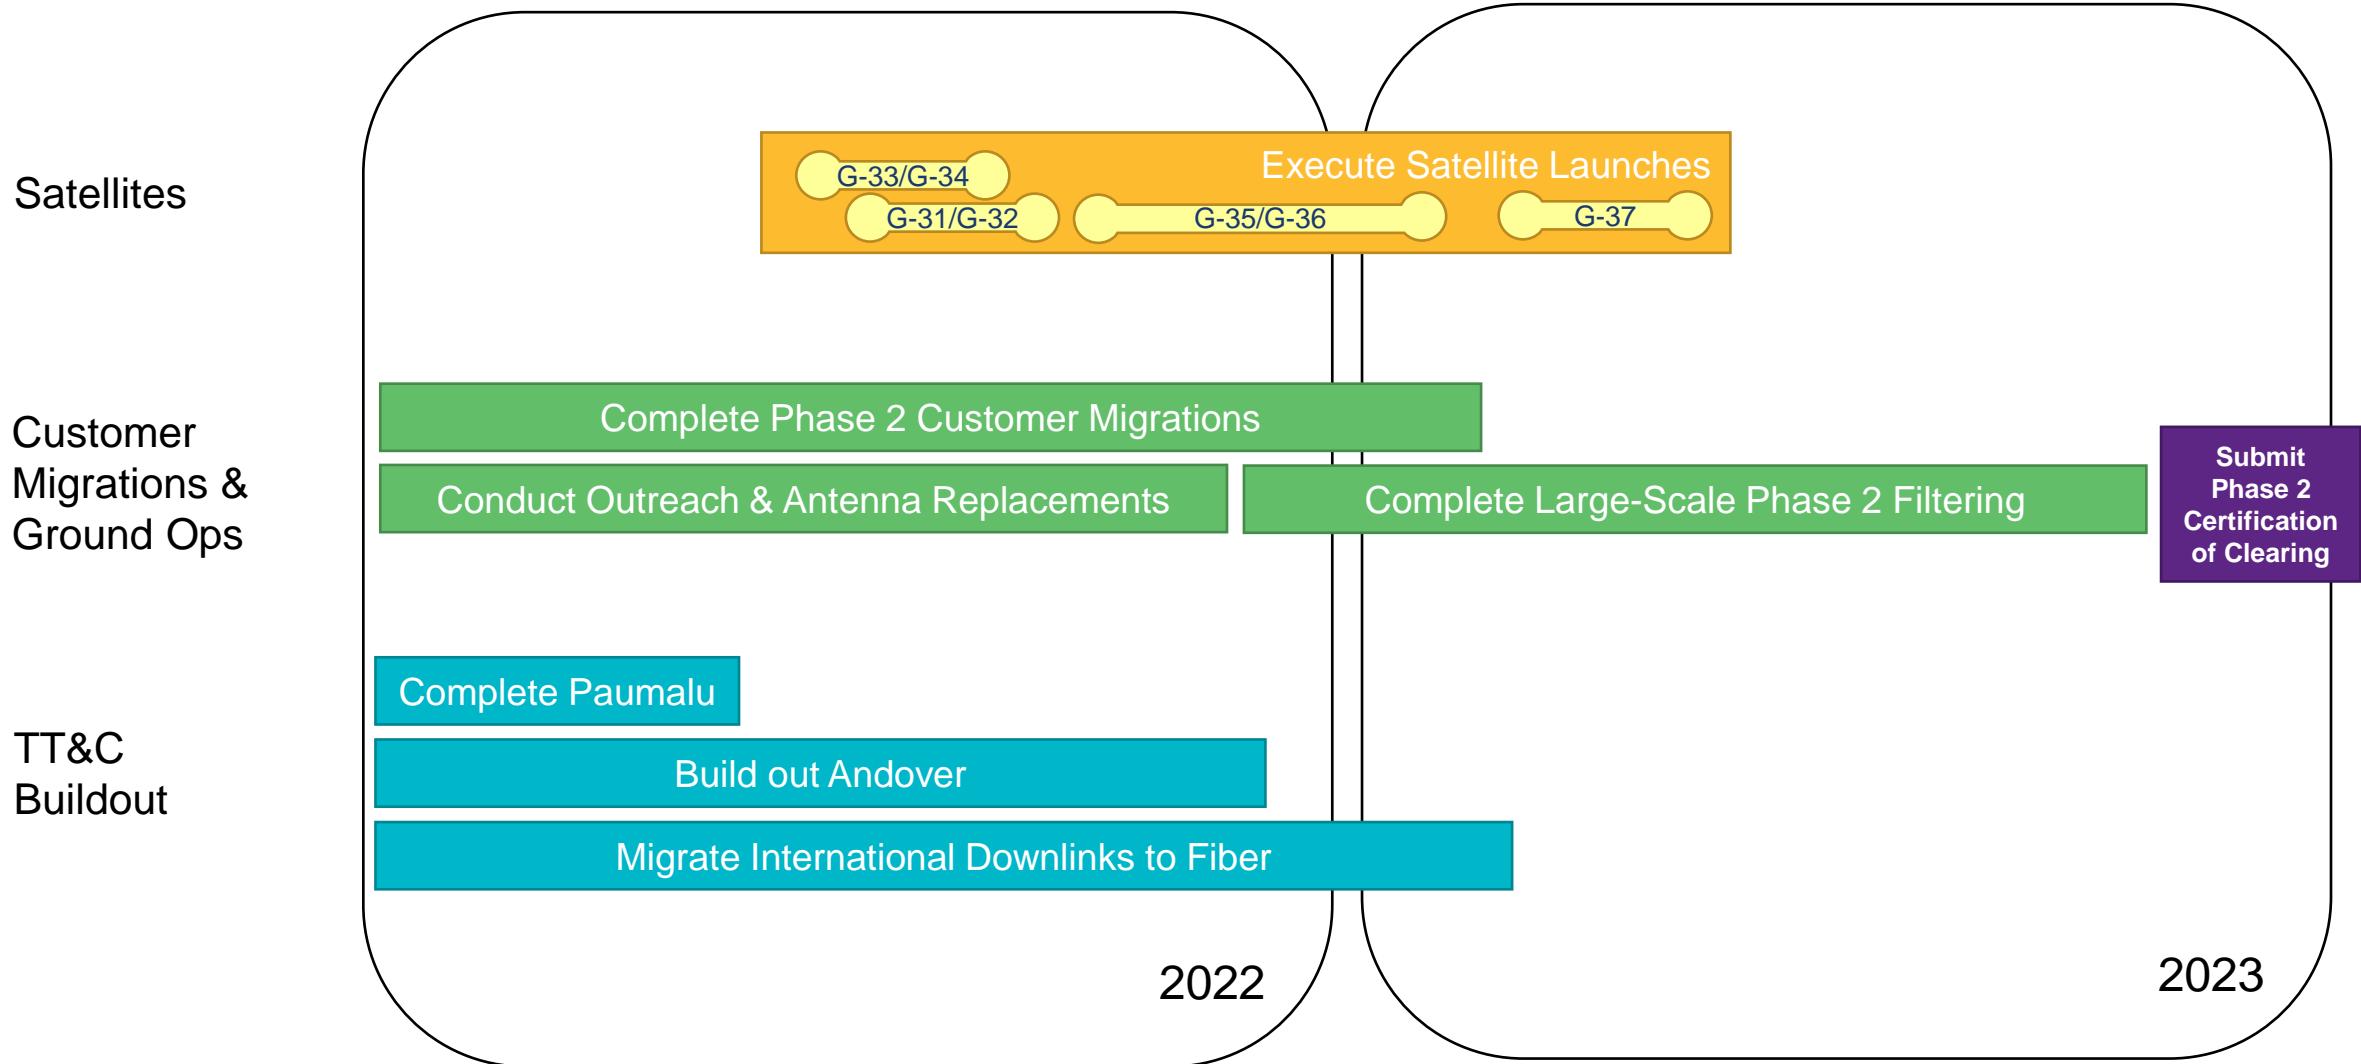

Phase 2 Timeline

Transitions beginning/ending in the next 6 months

Start	Duration (Days)	End	Change	Customer	Sat-Trx Start	Lower Freq. (MHz)	Upper Freq. (MHz)	Sat-Trx End	Lower Freq. (MHz)	Upper Freq. (MHz)	Technology
01-Apr-21	90	30-Jun-21	S, F	Disney	G-17 17C	4022	4058	G-30 11C	3902	3938	
01-Apr-21	90	30-Jun-21	C, S, P, F	Disney	G-30 14C	3962	3998	G-18 24C	4162	4198	HEVC
01-Apr-21	90	30-Jun-21	F	Overon	G-23 24C	4162	4198	G-23 22C	4122	4158	
01-May-21	122	31-Aug-21	C	FoxCorp	G-16 19C	4062	4098	G-16 19C	4062	4098	HEVC
01-May-21	122	31-Aug-21	C	FoxCorp	G-3C 18C	4042	4078	G-3C 18C	4042	4078	HEVC
01-May-21	122	31-Aug-21	C	FoxCorp	G-3C 19C	4062	4098	G-3C 19C	4062	4098	HEVC
01-Jul-21	90	29-Sep-21	C	Disney	G-18 22C	4122	4158	G-18 22C	4122	4158	HEVC
01-Jul-21	90	29-Sep-21	C, S, P, F	Disney	G-30 09C	3862	3898	G-18 23C	4142	4178	HEVC
01-Jun-21	210	28-Dec-21	C, F	Discovery	G-13 22C	4122	4158	G-13 24C	4162	4198	AVC
01-Oct-21	90	30-Dec-21	C, S, F	Disney	G-30 07C	3822	3858	G-18 22C	4122	4158	HEVC
10-Oct-21	90	31-Dec-21	C, S, F	Sinclair	G-13 13C	3942	3978	G-17 08C	3842	3878	HEVC
06-Dec-21	30	05-Jan-22	F	FoxCorp	G-15 10C	3882	3918	G-15 24C	4162	4198	HEVC
06-Dec-21	30	05-Jan-22	F	The SPACECONNECTION	G-19 07C	3822	3858	G-19 17C	4022	4058	
06-Dec-21	30	05-Jan-22	F	Tri-STATE Christian TV	G-17 14C	3962	3998	G-17 18C	4042	4078	
06-Dec-21	30	05-Jan-22	F	US Government	G-16 10C	3882	3918	G-16 24C	4162	4198	
06-Dec-21	60	04-Feb-22	P, F	Globecast	G-19 13C	3942	3978	G-19 18C	4042	4078	
05-Jan-22	30	04-Feb-22	F	PROLASA	G-19 15C	3982	4018	G-19 17C	4022	4058	
06-Dec-21	60	04-Feb-22	P, F	Shepherd's Chapel	G-16 16C	4002	4038	G-16 15C	3982	4018	
06-Dec-21	60	04-Feb-22	P, F	United Teleports Inc.	G-19 10C	3882	3918	G-19 17C	4022	4058	
01-Oct-21	90	28-Feb-22	C	ViacomCBS	G-19 19C	4062	4098	G-19 19C	4062	4098	HEVC
01-Oct-21	90	28-Feb-22	C	ViacomCBS	G-19 20C	4082	4118	G-19 20C	4082	4118	HEVC
01-Oct-21	90	28-Feb-22	C,F	ViacomCBS	G-19 21C	4102	4138	G-19 19C	4062	4098	HEVC
06-Dec-21	90	06-Mar-22	S, F	Comcast/NBC-U	G-17 07C	3822	3858	G-18 20C	4082	4118	
06-Dec-21	90	06-Mar-22	S, F	LinkUp	G-3C 08C	3842	3878	G-19 17C	4022	4058	
06-Dec-21	90	06-Mar-22	S, F	Nexstar	G-30 13C	3942	3978	G-18 18C	4042	4078	
06-Dec-21	90	06-Mar-22	S, F	The SPACECONNECTION	G-28 15C	3962	3998	G-19 17C	4022	4058	
29-Dec-21	90	29-Mar-22	C	Encompass	G-13 23C	4142	4178	G-13 23C	4142	4178	AVC
04-Jan-22	90	04-Apr-22	C, P, F	Encompass	G-13 13C	3942	3978	G-13 22C	4122	4158	AVC
04-Jan-22	90	04-Apr-22	C, S, P, F	Encompass	G-30 10C	3882	3918	G-13 22C	4122	4158	AVC
05-Apr-22	0	05-Apr-22	P, F	GCI Restoration	G-13 18C	4042	4078	G-13 13C	3942	3978	
05-Feb-22	60	06-Apr-22	P, F	Encompass	G-19 12C	3922	3958	G-19 15C	3982	4018	
05-Feb-22	90	06-May-22	S, F	The SPACECONNECTION	G-3C 10C	3882	3918	G-16 16C	4002	4038	
05-Feb-22	90	06-May-22	S, F	The SPACECONNECTION	G-3C 14C	3962	3998	G-16 18C	4042	4078	
06-Dec-21	90	30-May-22	C, F	Starz	G-13 09C	3862	3898	G-13 17C	4022	4058	HEVC
06-Dec-21	90	30-May-22	C, F	Starz	G-13 15C	3982	4018	G-13 17C	4022	4058	HEVC
06-Dec-21	90	30-May-22	C, F	Starz	G-15 08C	3842	3878	G-15 20C	4082	4118	HEVC
06-Dec-21	90	30-May-22	C, F	Starz	G-15 14C	3962	3998	G-15 20C	4082	4118	HEVC

- Discovery, LinkUp, Tri-State Christian, United teleports all completed their transitions
- Disney and Sinclair (Tennis and Marquee) to be completed by the end of year
- Viacom/CBS compression underway – starting with affiliates
- Starz dual illumination has begun and is expected to wrap up by end of March