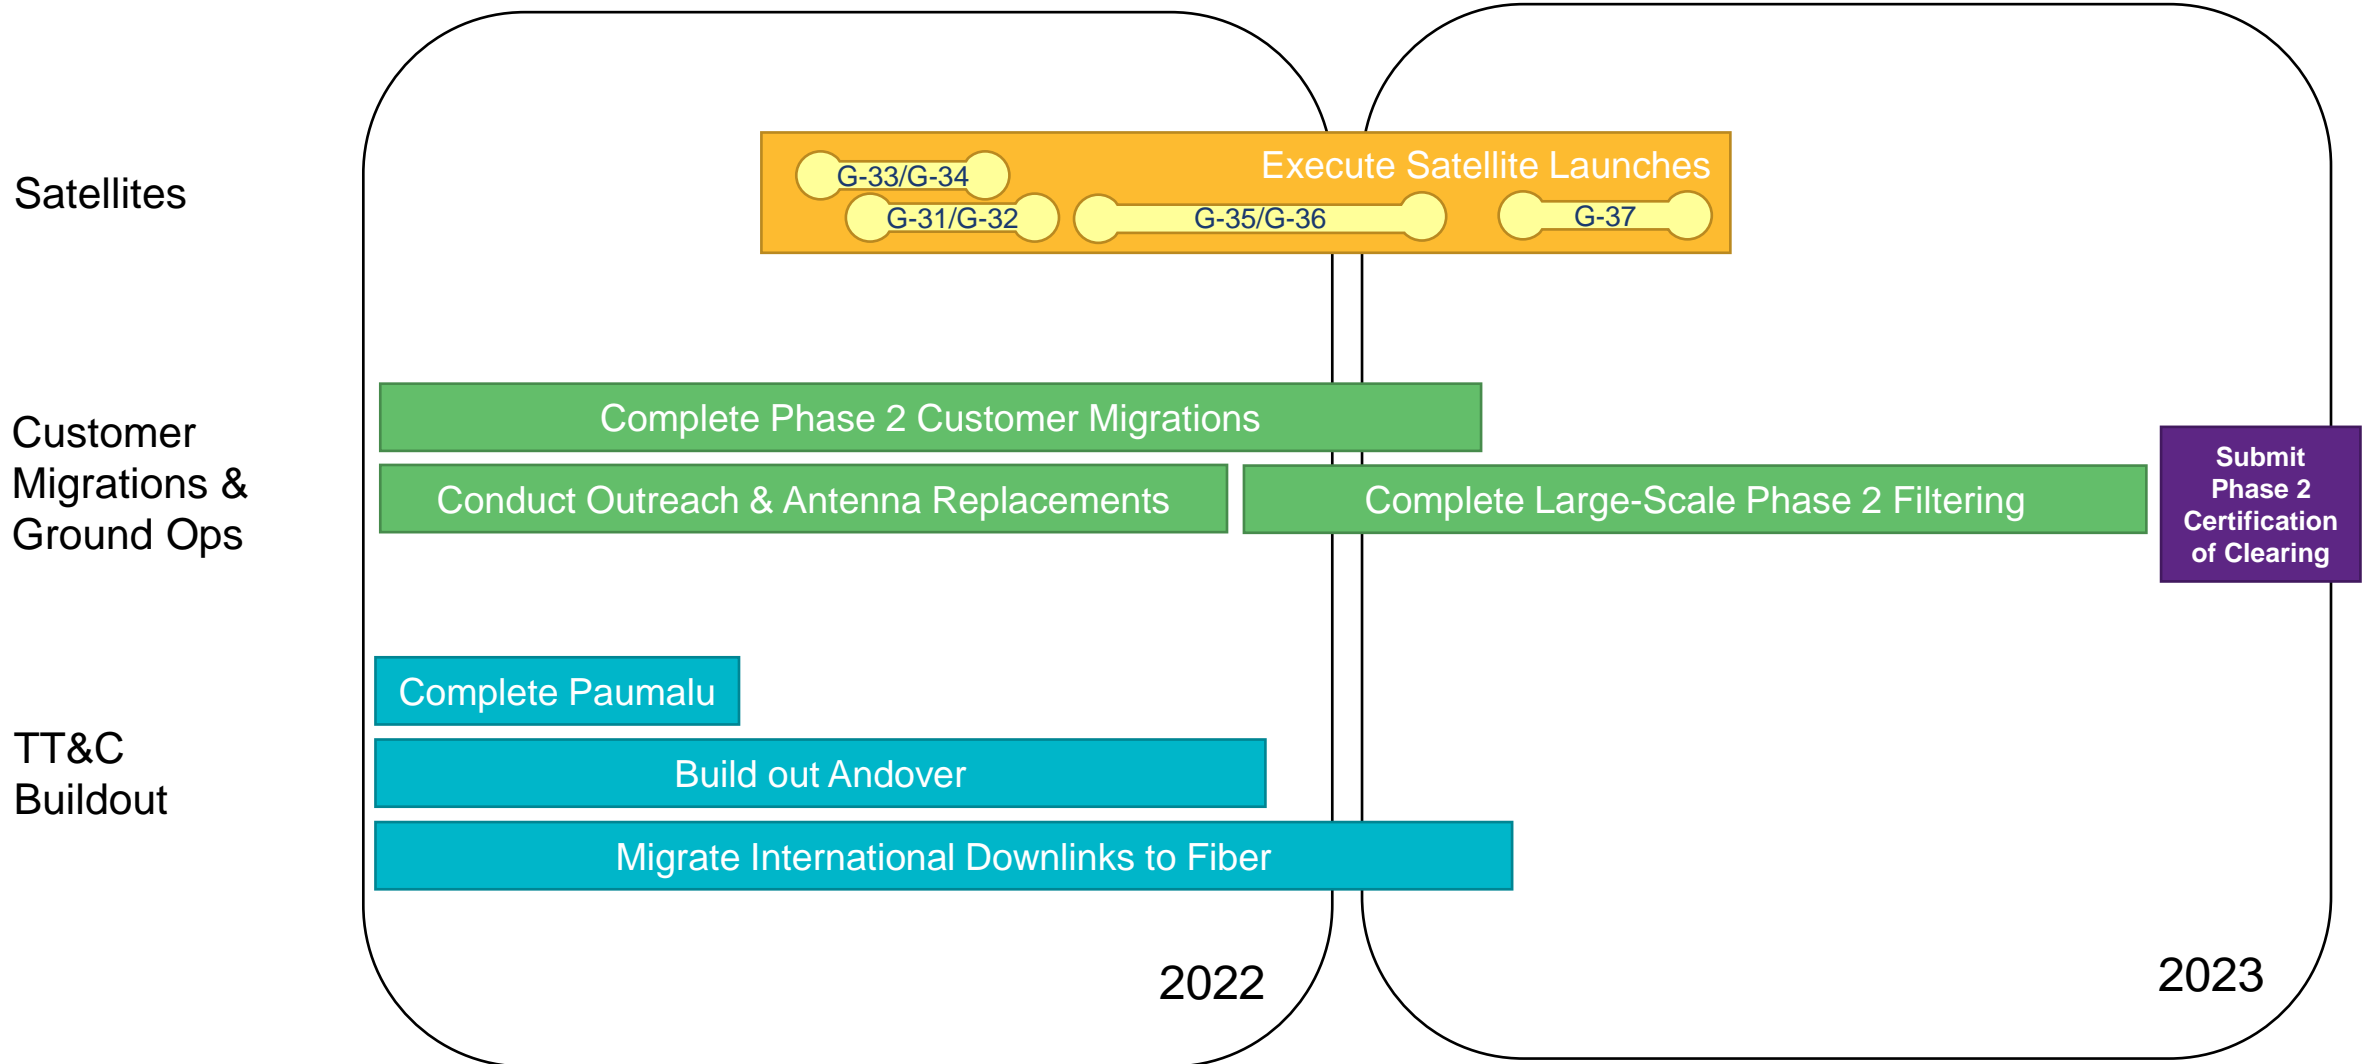

Transitions beginning/ending in the next 6 months

Start	Duration (Days)	End	Change	Customer	Sat-Trx Star	Lower Freq. (MHz)	Upper Freq. (MHz)	Sat-Trx End	Lower Freq. (MHz)	Upper Freq. (MHz)	Technology
06-Dec-21	30	05-Jan-22	F	The SPACECONNECTION	G-19 07C	3822	3858	G-19 17C	4022	4058	
06-Dec-21	30	05-Jan-22	F	Tri-State Christian TV	G-17 14C	3962	3998	G-17 18C	4042	4078	
06-Nov-21	30	01-Dec-22	F	US Government	G-16 10C	3882	3918	G-16 24C	4162	4198	
06-Dec-21	60	04-Feb-22	P, F	Globecast	G-19 13C	3942	3978	G-19 18C	4042	4078	
05-Jan-22	30	04-Feb-22	F	PROLASA	G-19 15C	3982	4018	G-19 17C	4022	4058	
06-Dec-21	60	04-Feb-22	P, F	Shepherd's Chapel	G-16 16C	4002	4038	G-16 15C	3982	4018	
06-Dec-21	60	04-Feb-22	P, F	United Teleports Inc.	G-19 10C	3882	3918	G-19 17C	4022	4058	
01-Oct-21	90	28-Feb-22	C	ViacomCBS	G-19 19C	4062	4098	G-19 19C	4062	4098	HEVC
01-Oct-21	90	28-Feb-22	C	ViacomCBS	G-19 20C	4082	4118	G-19 20C	4082	4118	HEVC
01-Oct-21	90	28-Feb-22	C,F	ViacomCBS	G-19 21C	4102	4138	G-19 19C	4062	4098	HEVC
06-Dec-21	90	06-Mar-22	S, F	Comcast/NBC-U	G-17 07C	3822	3858	G-18 20C	4082	4118	
06-Dec-21	90	06-Mar-22	S, F	LinkUp	G-3C 08C	3842	3878	G-19 17C	4022	4058	
06-Dec-21	90	06-Mar-22	S, F	Nexstar	G-30 13C	3942	3978	G-18 18C	4042	4078	
06-Dec-21	90	06-Mar-22	S, F	The SPACECONNECTION	G-28 15C	3962	3998	G-19 17C	4022	4058	
29-Dec-21	90	29-Mar-22	C	Encompass	G-13 23C	4142	4178	G-13 23C	4142	4178	AVC
04-Jan-22	90	04-Apr-22	C, P, F	Encompass	G-13 13C	3942	3978	G-13 22C	4122	4158	AVC
04-Jan-22	90	04-Apr-22	C, S, P, F	Encompass	G-30 10C	3882	3918	G-13 22C	4122	4158	AVC
05-Apr-22	0	05-Apr-22	P, F	GCI Restoration	G-13 18C	4042	4078	G-13 13C	3942	3978	
05-Feb-22	60	06-Apr-22	P, F	Encompass	G-19 12C	3922	3958	G-19 15C	3982	4018	
05-Feb-22	90	06-May-22	S, F	The SPACECONNECTION	G-3C 10C	3882	3918	G-16 16C	4002	4038	
05-Feb-22	90	06-May-22	S, F	The SPACECONNECTION	G-3C 14C	3962	3998	G-16 18C	4042	4078	
06-Dec-21	90	31-Mar-21	C, F	Starz	G-13 09C	3862	3898	G-13 17C	4022	4058	HEVC
06-Dec-21	90	31-Mar-21	C, F	Starz	G-13 15C	3982	4018	G-13 17C	4022	4058	HEVC
06-Dec-21	90	31-Mar-21	C, F	Starz	G-15 08C	3842	3878	G-15 20C	4082	4118	HEVC
06-Dec-21	90	31-Mar-21	C, F	Starz	G-15 14C	3962	3998	G-15 20C	4082	4118	HEVC
07-Mar-22	90	05-Jun-22	C, F	A&E	G-30 21C	4102	4138	G-30 23C	4142	4178	AVC
07-Mar-22	90	05-Jun-22	C	A&E	G-30 23C	4142	4178	G-30 23C	4142	4178	AVC
31-May-22	90	29-Aug-22	C, F	Encompass	G-13 11C	3902	3938	G-13 15C	3982	4018	AVC
06-Jun-22	90	04-Sep-22	C, F	WarnerMedia	G-15 15C	3982	4018	G-15 19C	4062	4098	HEVC
06-Jun-22	90	04-Sep-22	C, F	WarnerMedia	G-15 16C	4002	4038	G-15 18C	4042	4078	HEVC
06-Jun-22	90	04-Sep-22	C	WarnerMedia	G-15 18C	4042	4078	G-15 18C	4042	4078	HEVC
06-Jun-22	90	04-Sep-22	C	WarnerMedia	G-15 19C	4062	4098	G-15 19C	4062	4098	HEVC
06-Jun-22	90	04-Sep-22	C, F	WarnerMedia	G-30 15C	3982	4018	G-30 21C	4102	4138	HEVC
06-Jun-22	90	04-Sep-22	C, F	WarnerMedia	G-30 16C	4002	4038	G-30 20C	4082	4118	HEVC
06-Jun-22	90	04-Sep-22	C, P, F	WarnerMedia	G-30 17C	4022	4058	G-30 20C	4082	4118	HEVC

- Disney completed the last of their transitions; Tennis and Marquee channels close out this week
- ViacomCBS compression underway
- Starz dual illumination has begun and is expected to wrap up by end of March
- WarnerMedia dual illumination has begun, targeting completion by mid-year

Phase 2 Timeline